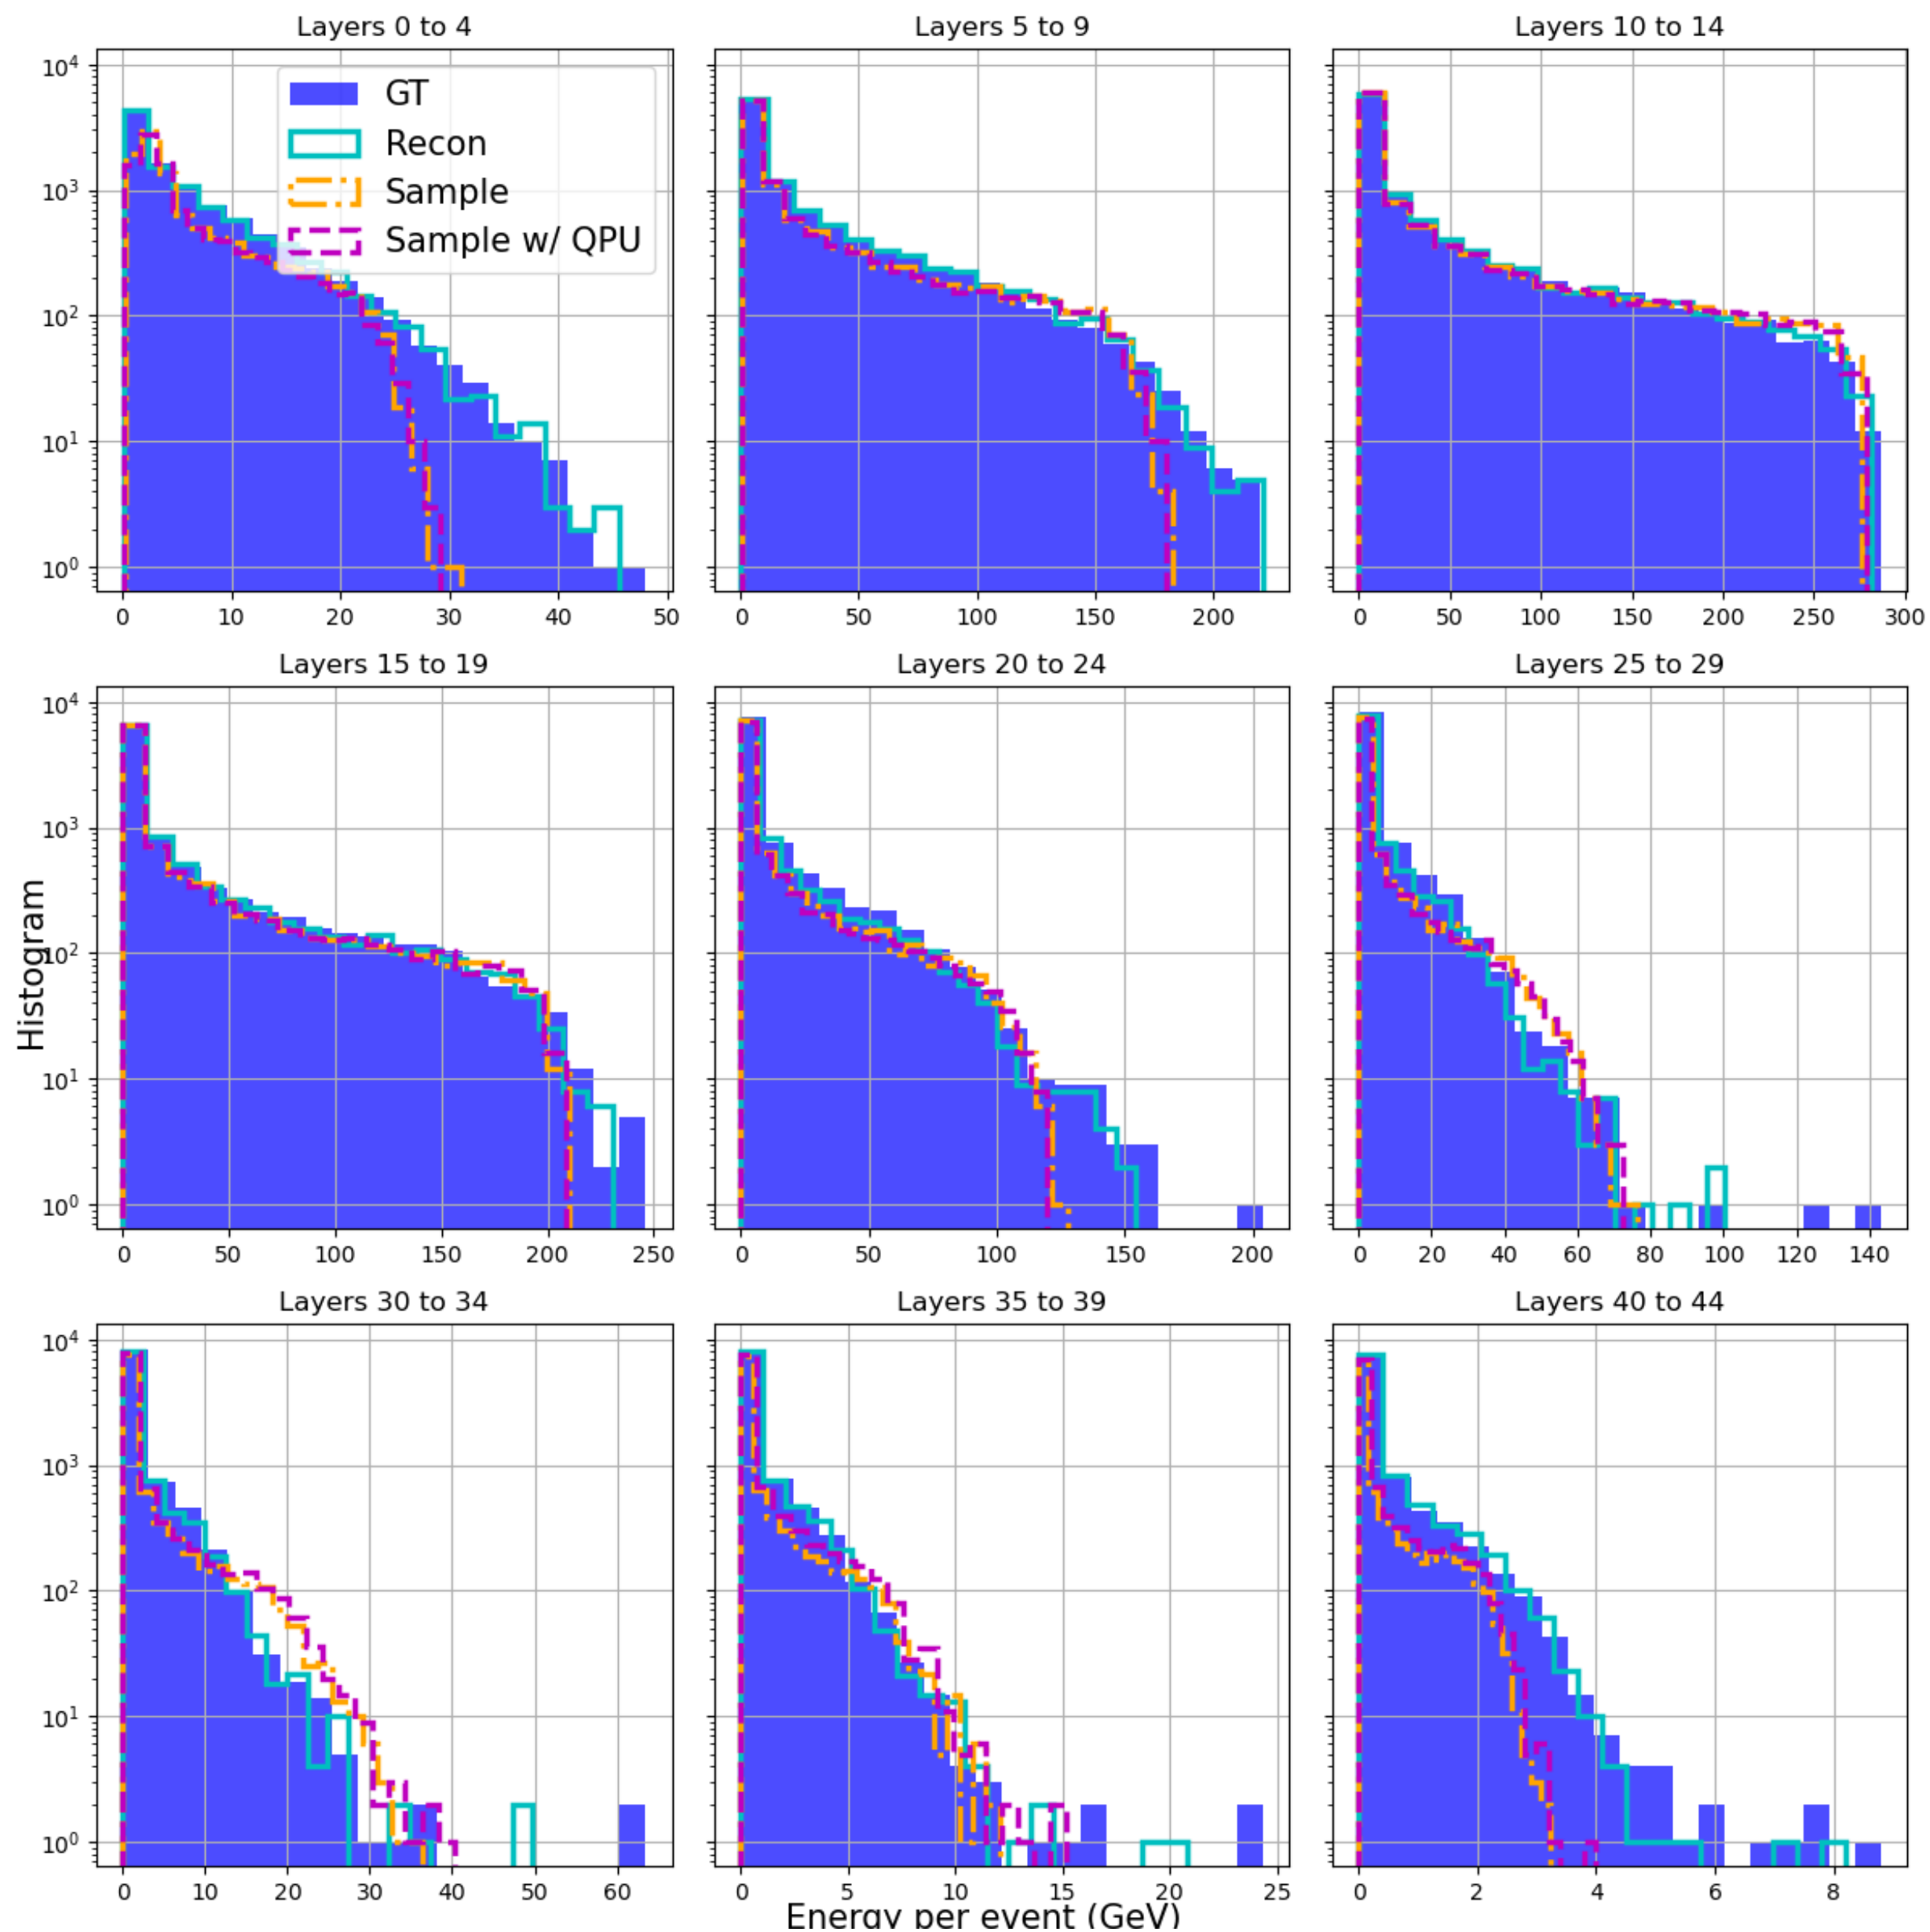

QVAE w/ Pegasus

Apr 8th

New CNN

Robust Tree

New Model

No hierarchies

New model

Robust-tree model

E inc of all 2

New model

CaloDiff & CaloINN