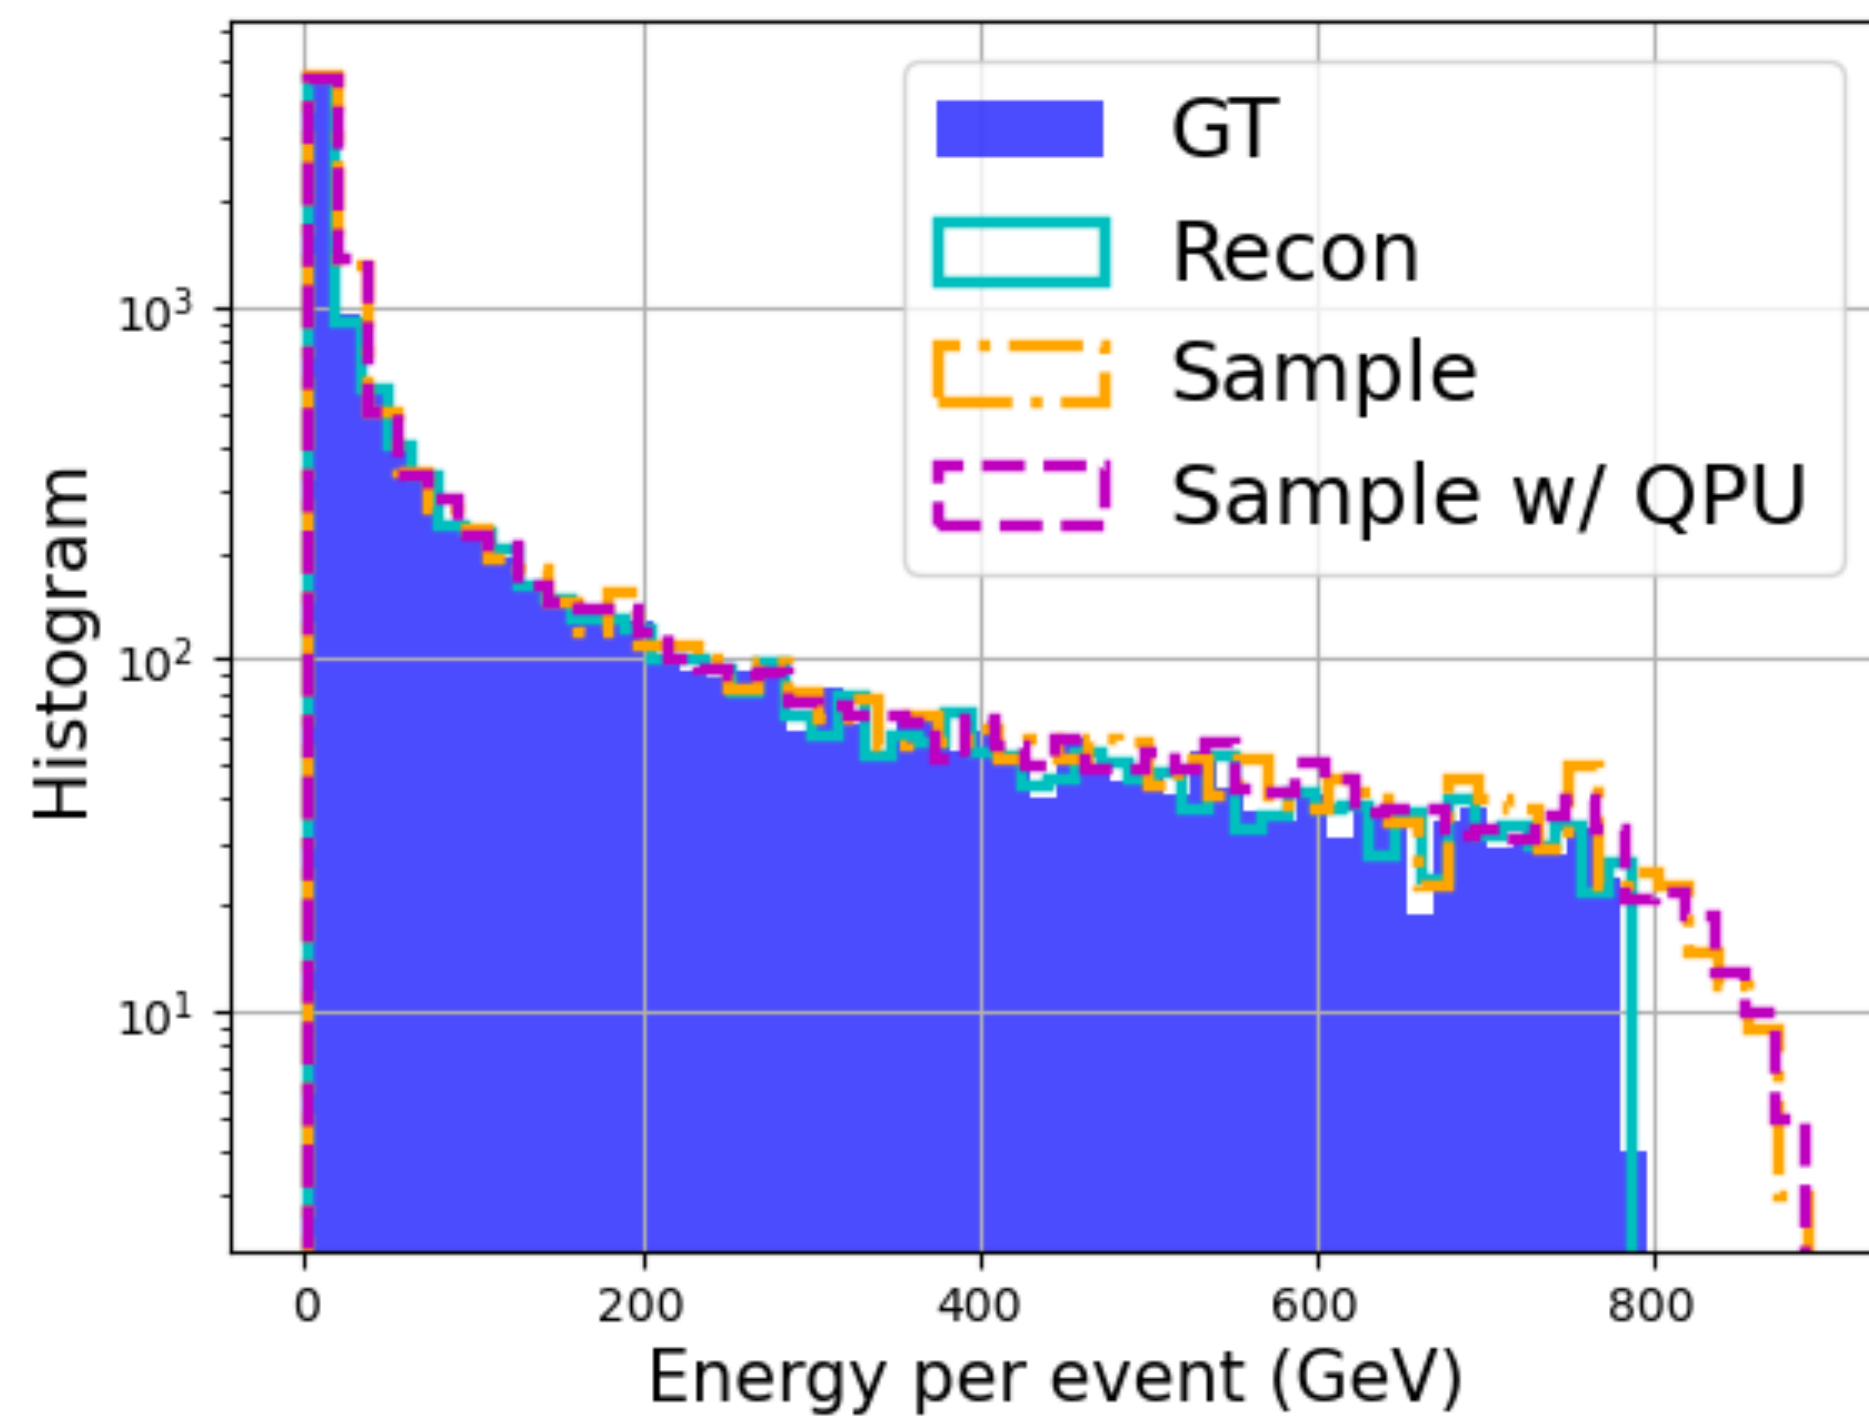

QVAE w/ Pegasus

Apr 8th

New CNN

Robust Tree

New Model

No hierarchies

New model

Robust-tree model