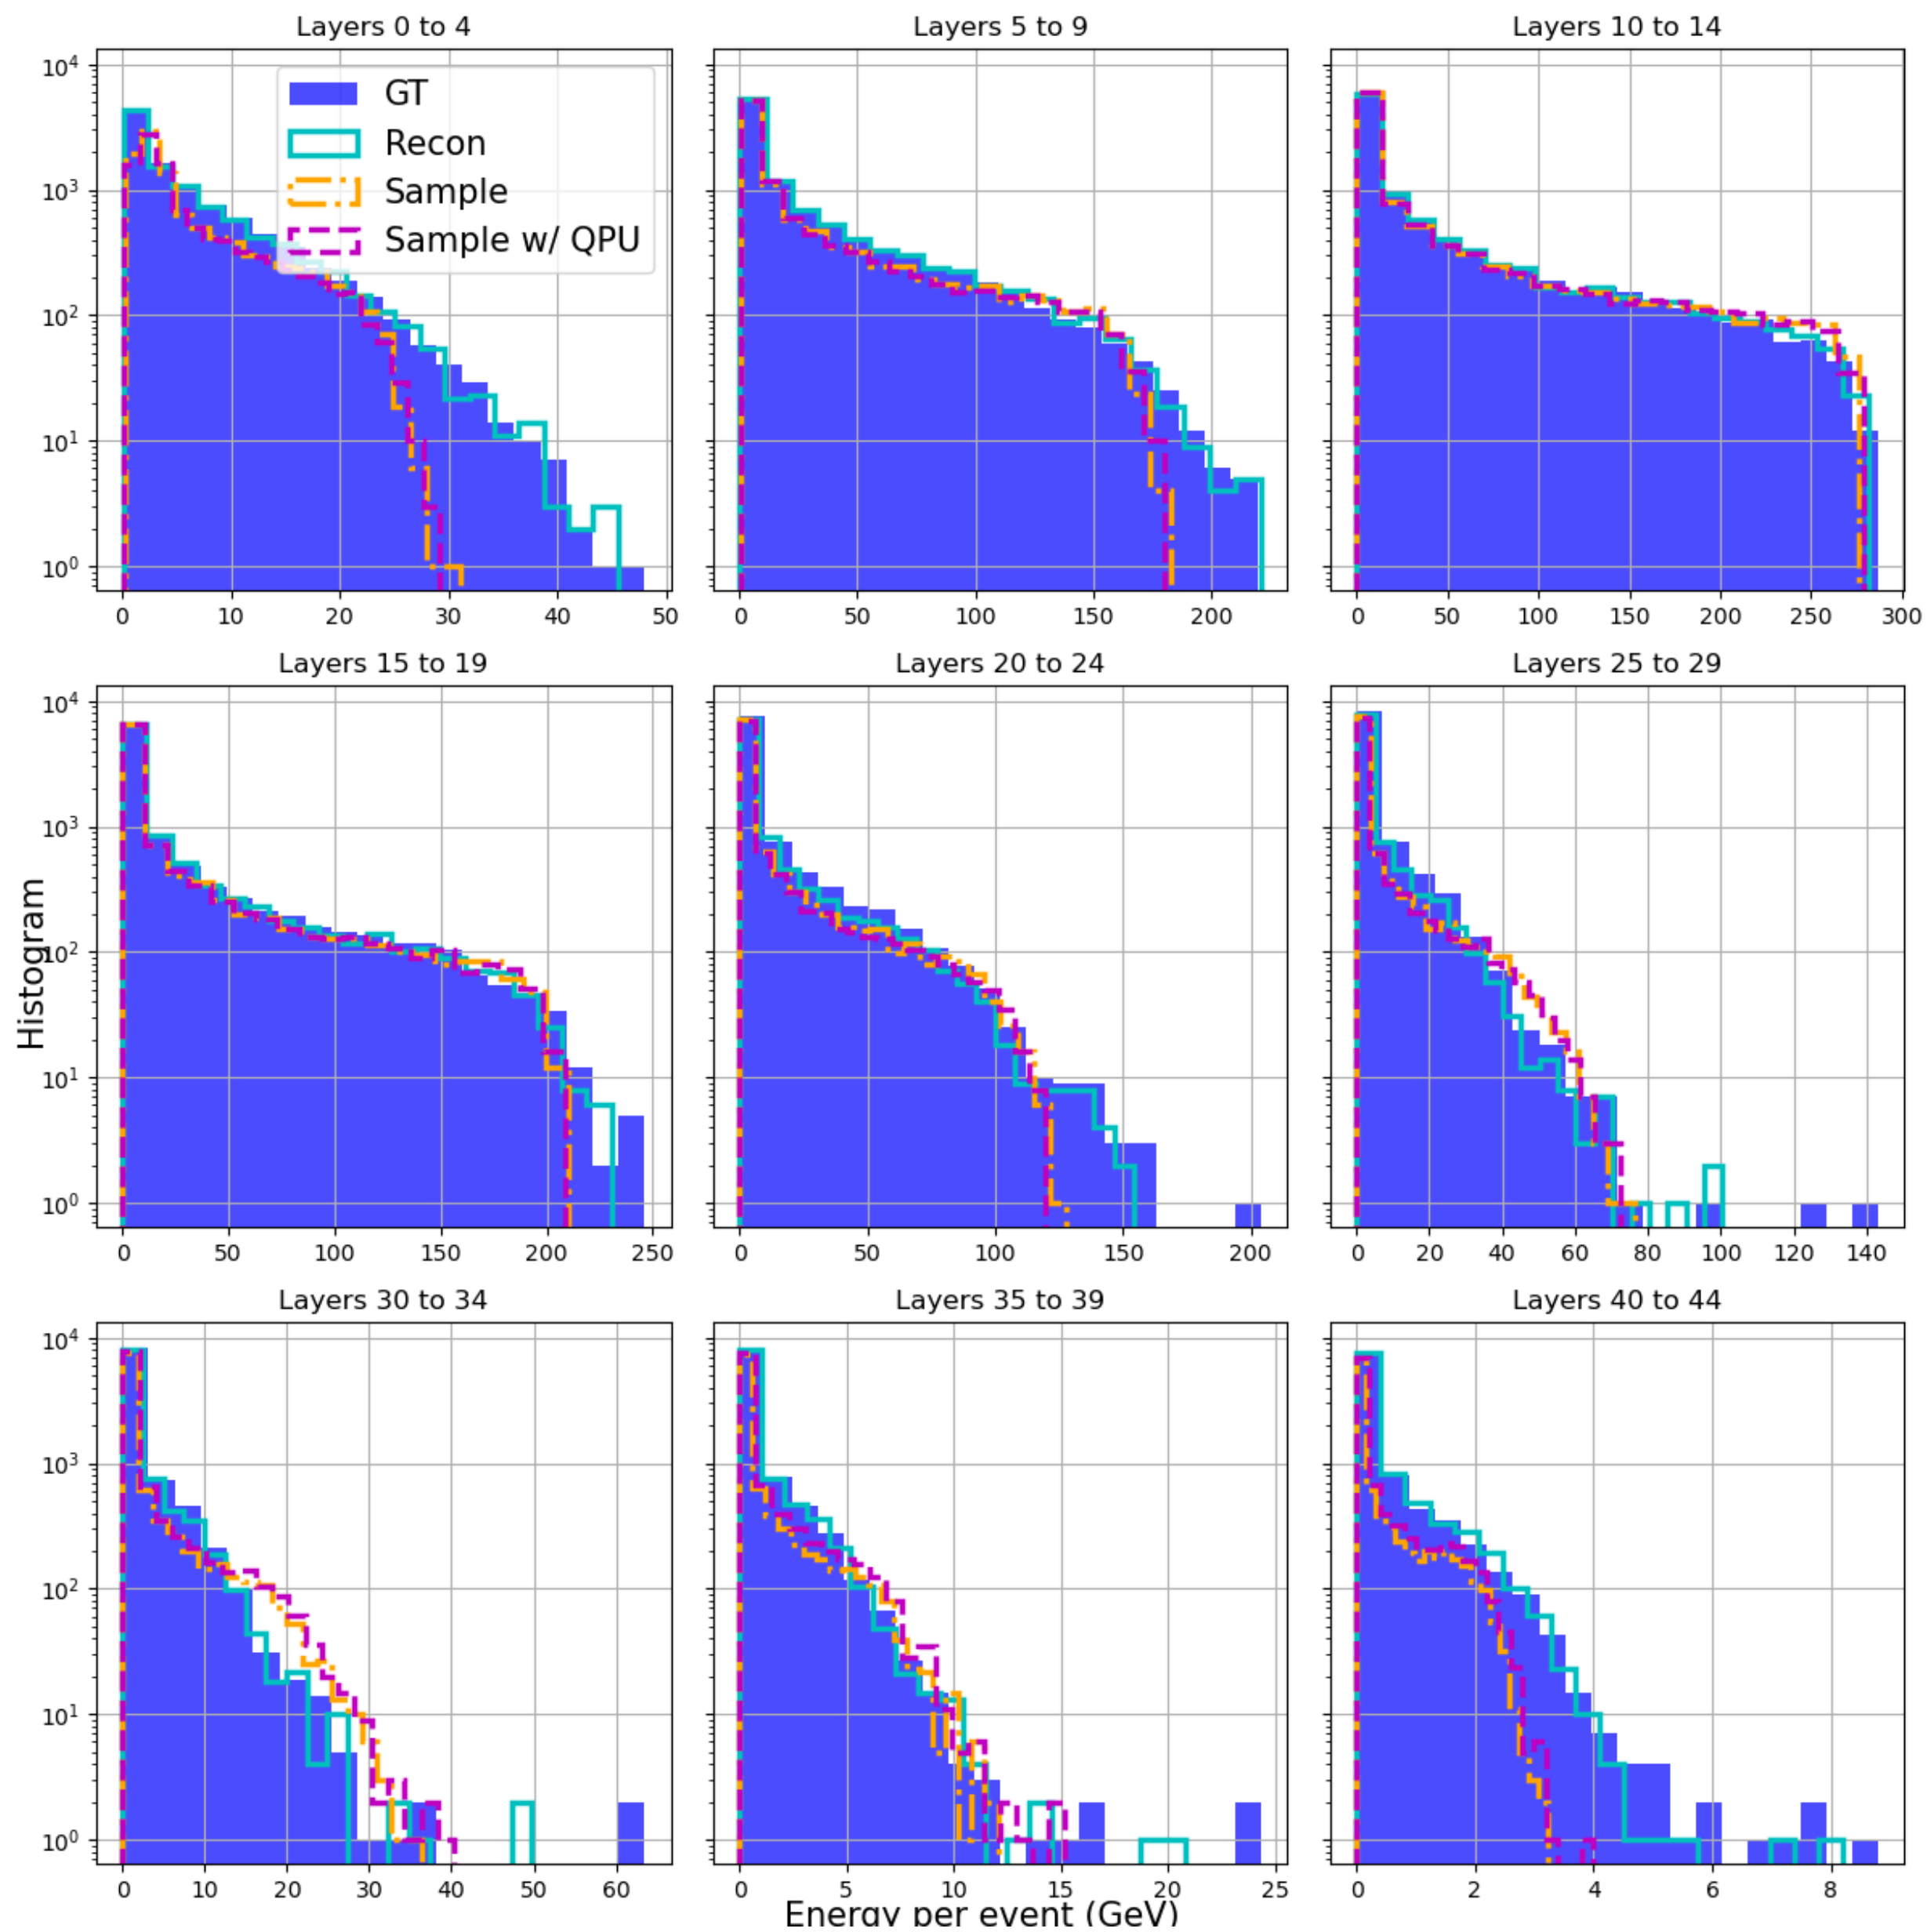

QVAE w/ Pegasus

Apr 8th

New CNN

Robust Tree

New Model

No hierarchies

New model

Robust-tree model

E inc of all 2

New model

CaloDiff & CaloINN