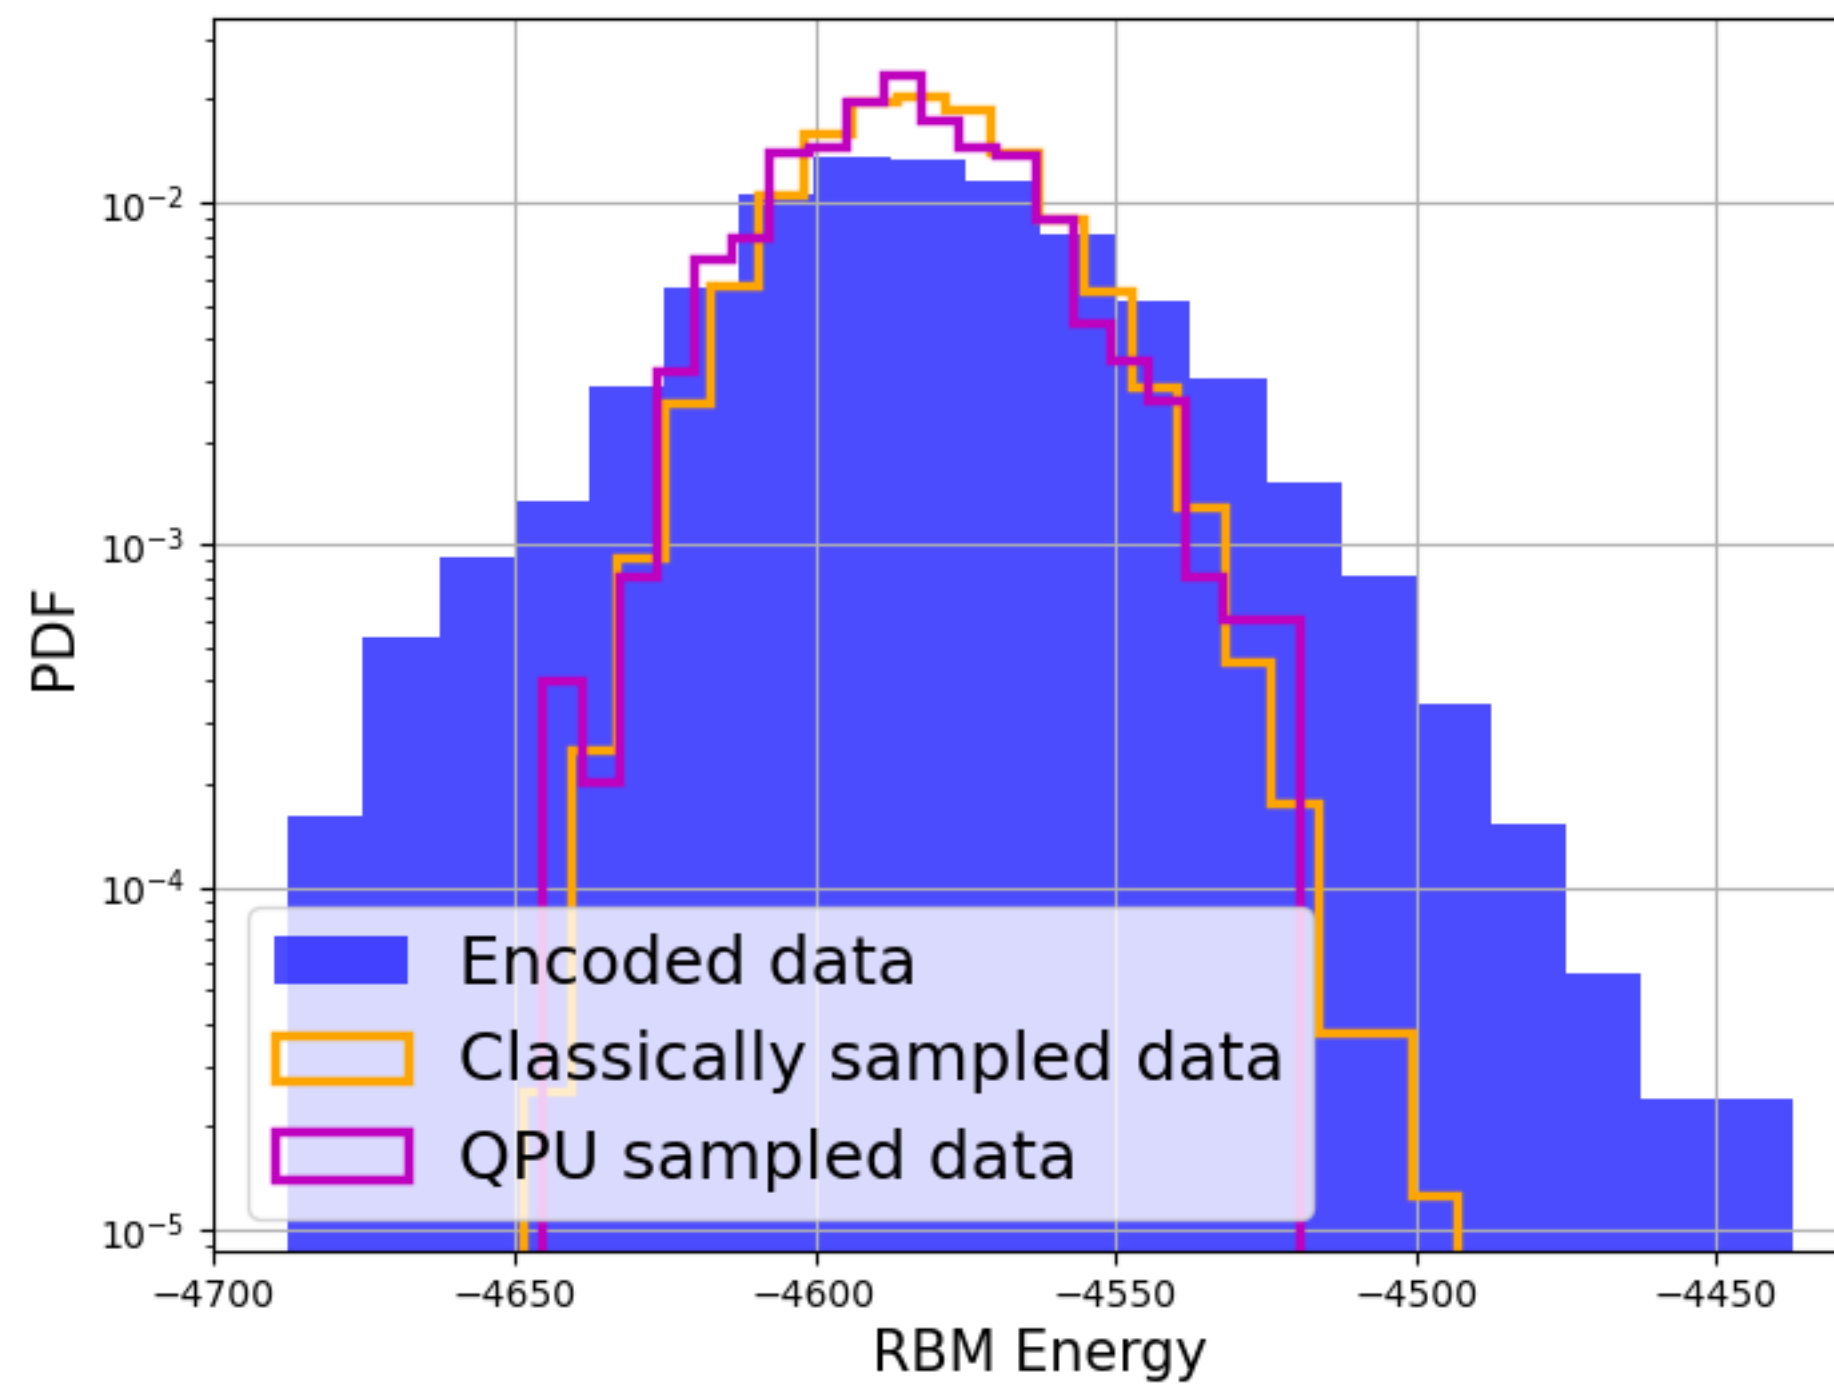

QVAE w/ Pegasus

Apr 8th

New CNN

Robust Tree

New Model

No hierarchies

New model

Robust-tree model