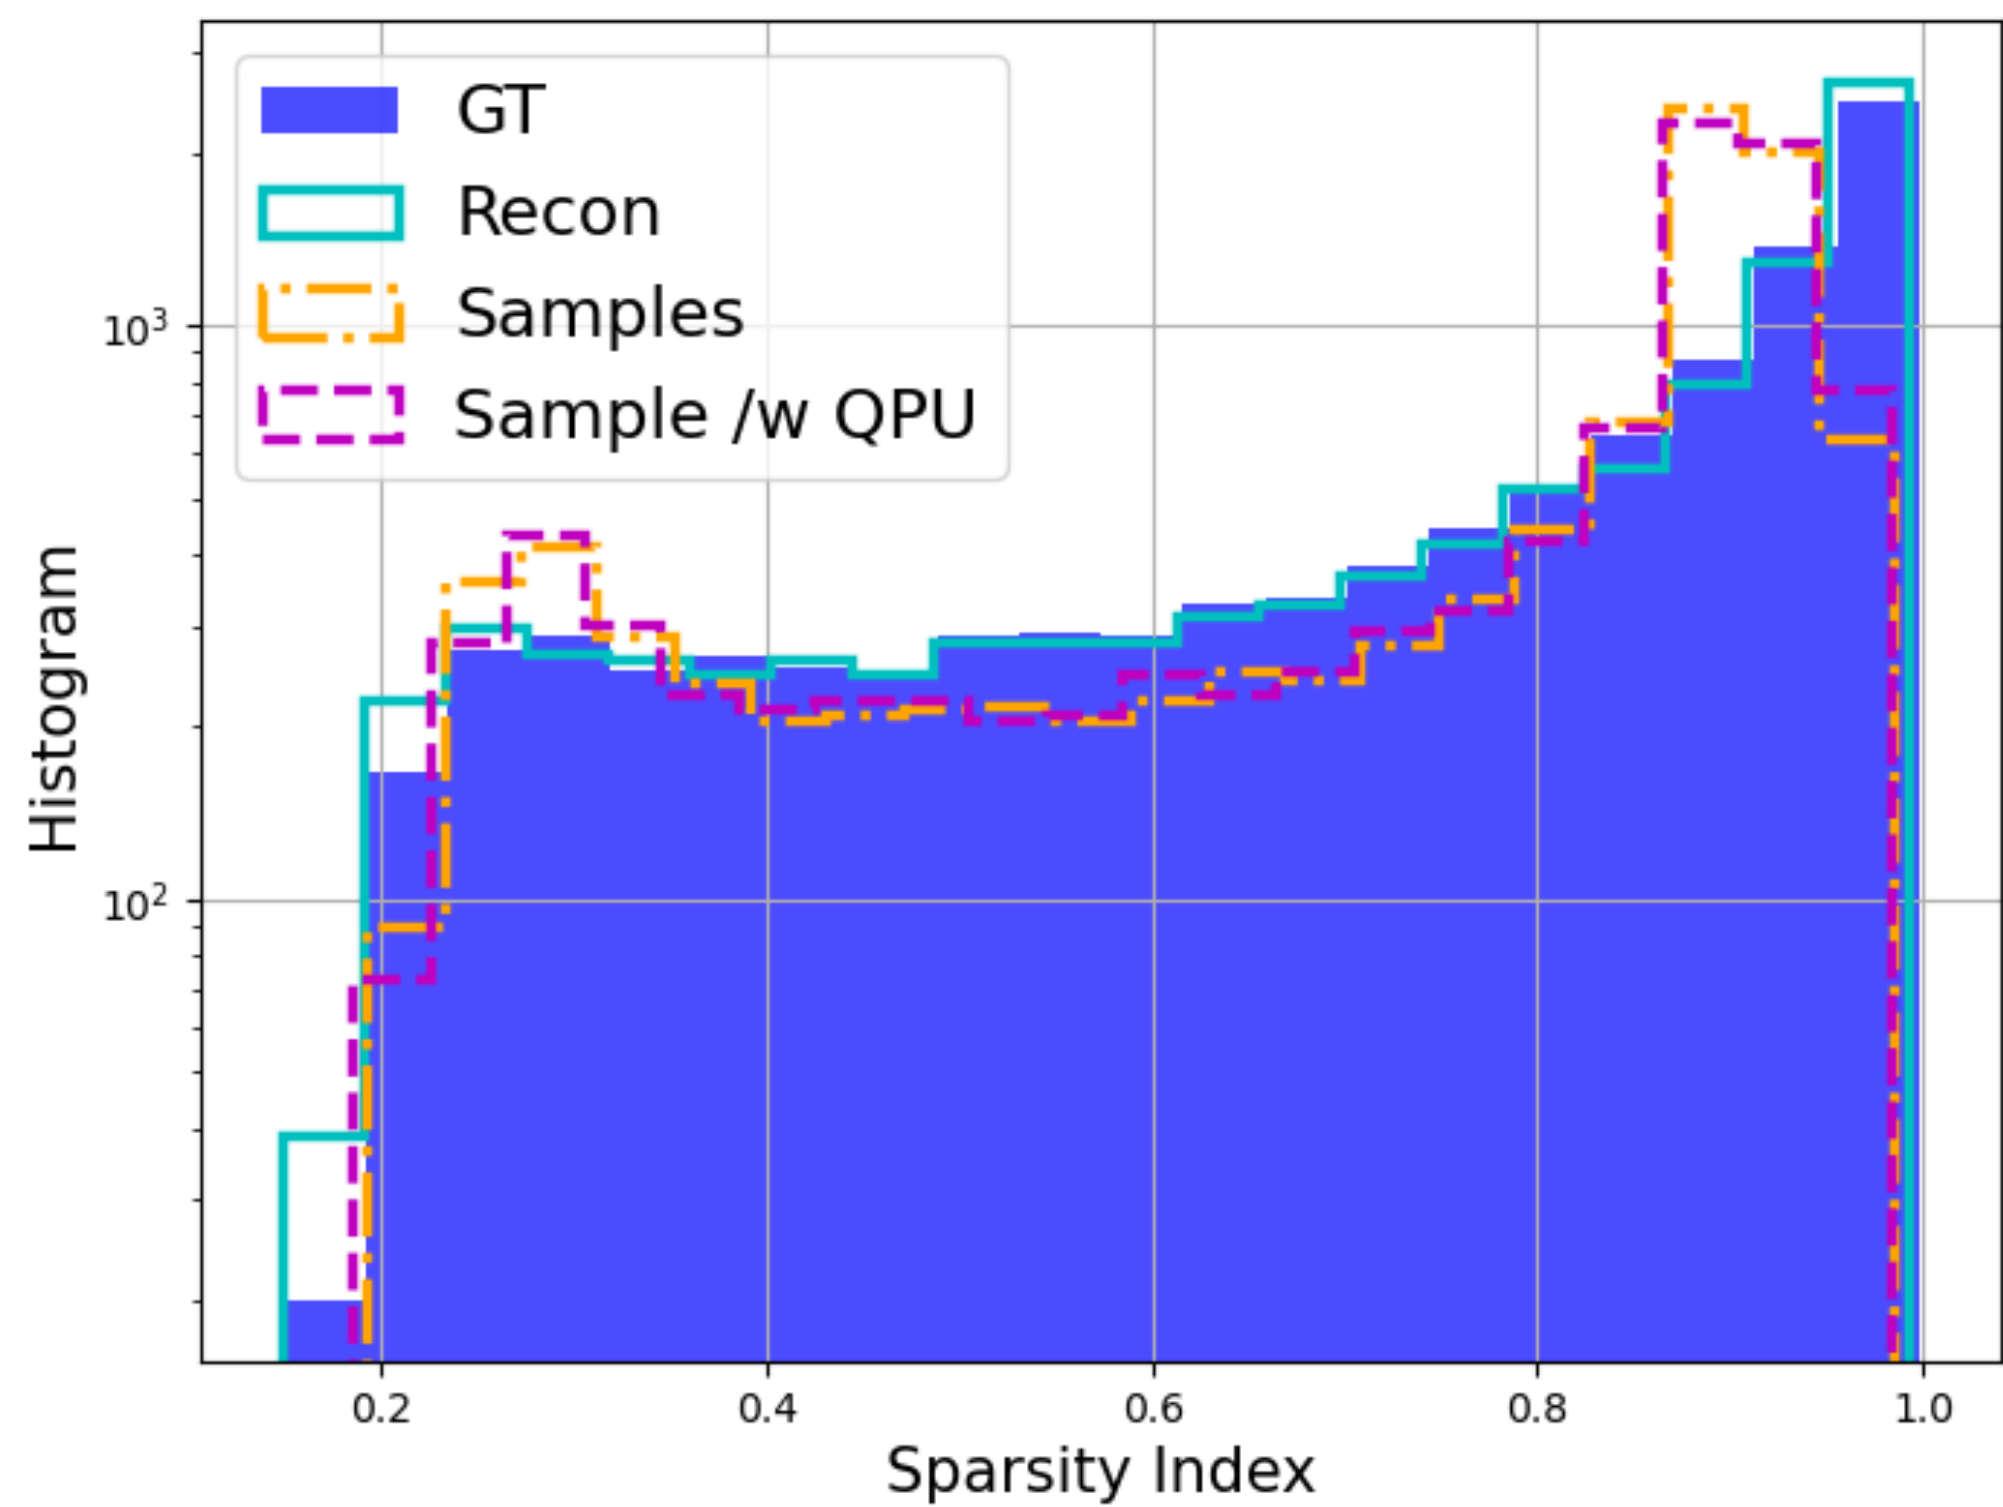

QVAE w/ Pegasus

Apr 8th

New CNN

Robust Tree

New Model

No hierarchies

New model

Robust-tree model