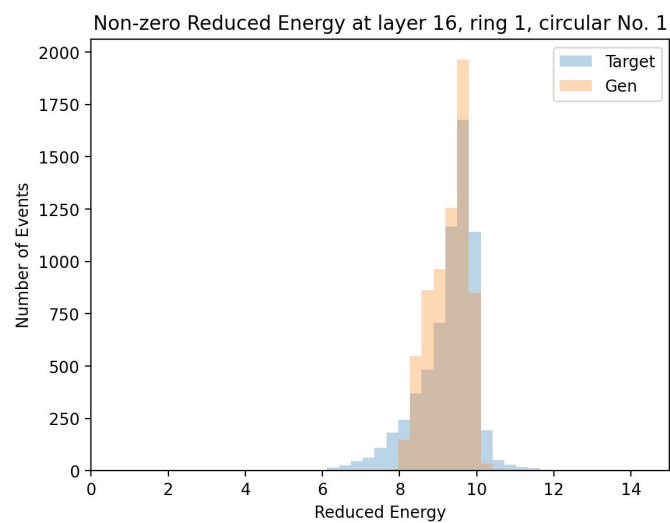

Scaled

Real

Regular MSE + without Hit Mask in Training

Regular MSE + Hit Mask in Training

Calo Diffusion: