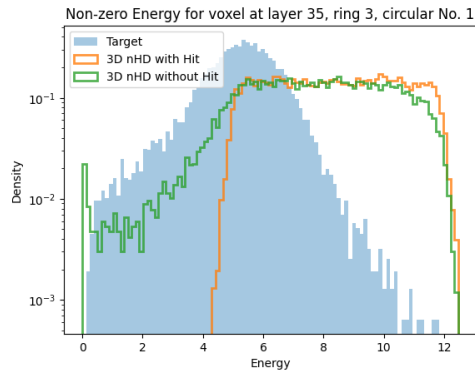

Scaled

Real

Regular MSE + without Hit Mask in Training

Regular MSE + Hit Mask in Training

Calo Diffusion: