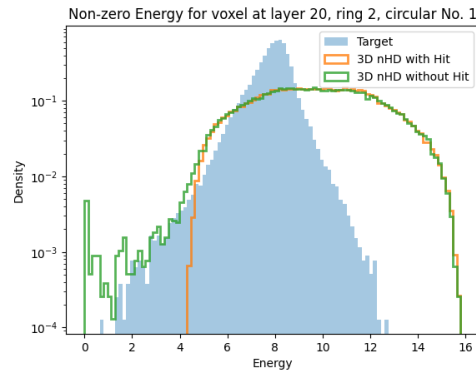

Scaled

Real

Regular MSE + without Hit Mask in Training

Regular MSE + Hit Mask in Training

Calo Diffusion: