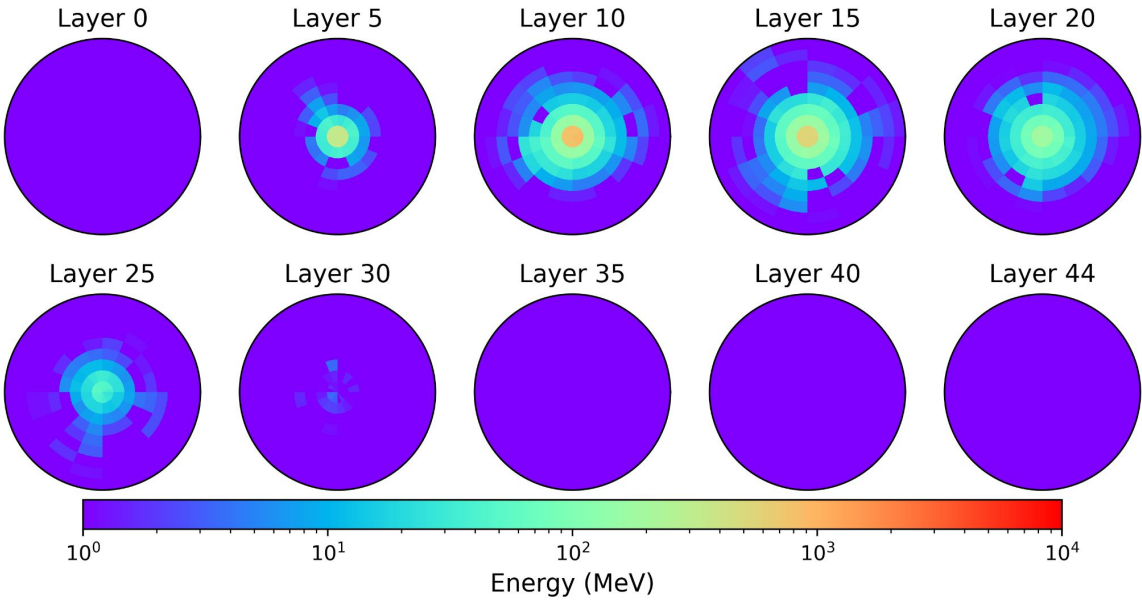

Scaled

Real

Regular MSE + without Hit Mask in Training

Regular MSE + Hit Mask in Training

Calo Diffusion: