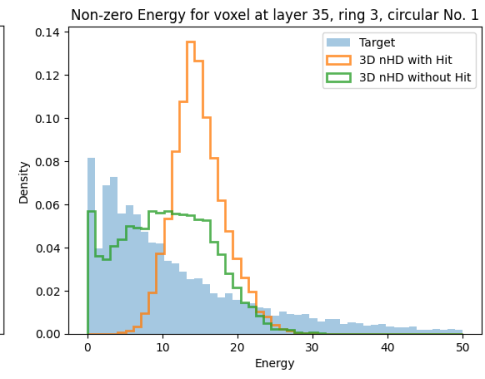

Scaled

Real

Regular MSE + without Hit Mask in Training

Regular MSE + Hit Mask in Training

Calo Diffusion: