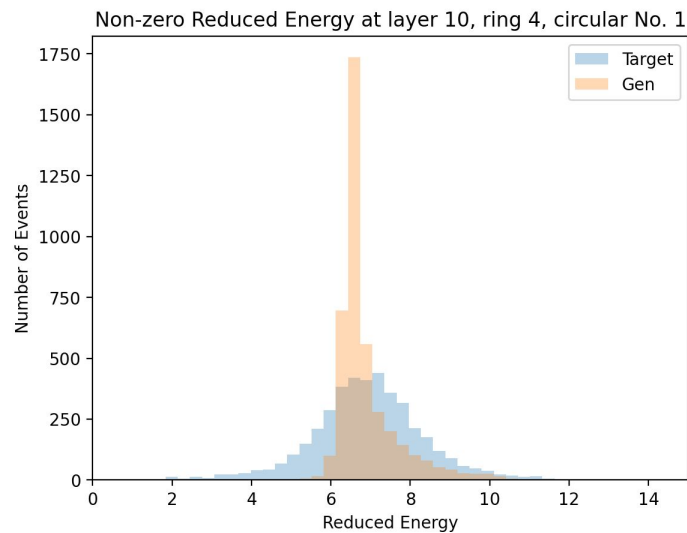

Scaled

Real

Regular MSE + without Hit Mask in Training

Regular MSE + Hit Mask in Training

Calo Diffusion: