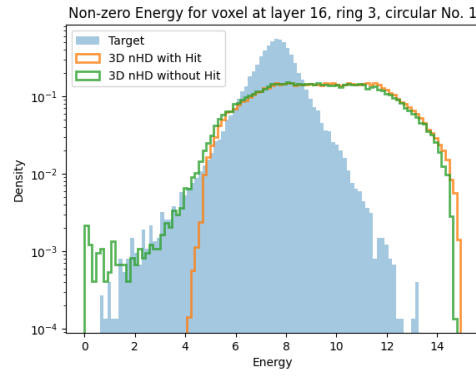

Scaled

Real

Regular MSE + without Hit Mask in Training

Regular MSE + Hit Mask in Training

Calo Diffusion: