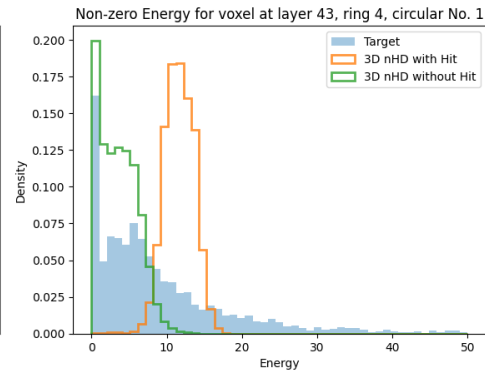

Scaled

Real

Regular MSE + without Hit Mask in Training

Regular MSE + Hit Mask in Training

Calo Diffusion: