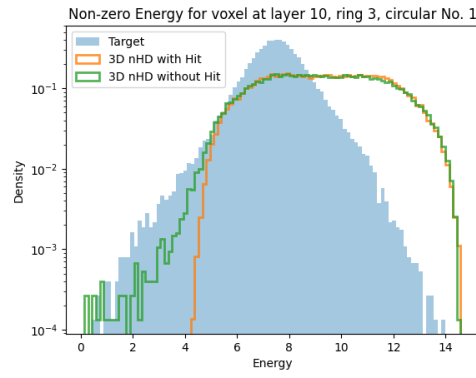

Scaled

Real

Regular MSE + without Hit Mask in Training

Regular MSE + Hit Mask in Training

Calo Diffusion: