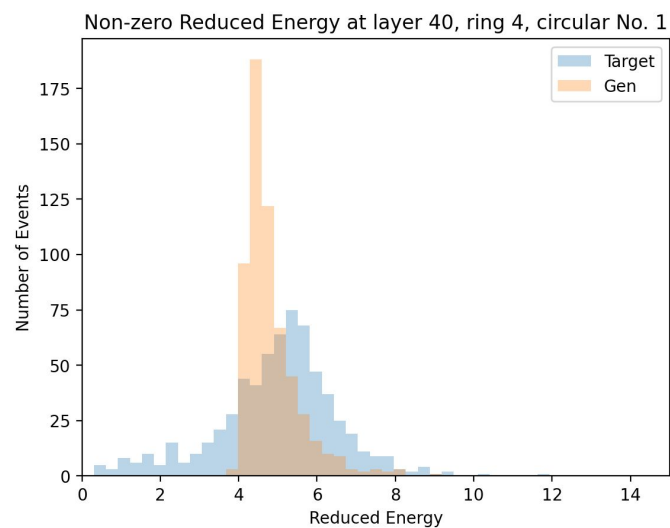

Scaled

Real

Regular MSE + without Hit Mask in Training

Regular MSE + Hit Mask in Training

Calo Diffusion: