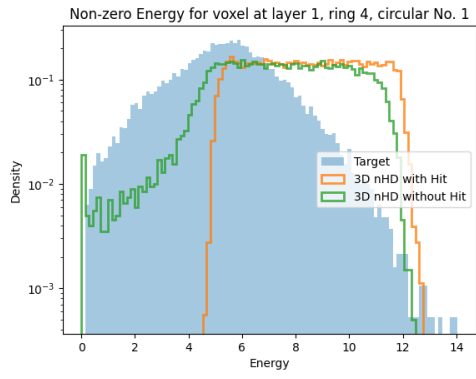

Scaled

Real

Regular MSE + without Hit Mask in Training

Regular MSE + Hit Mask in Training

Calo Diffusion: