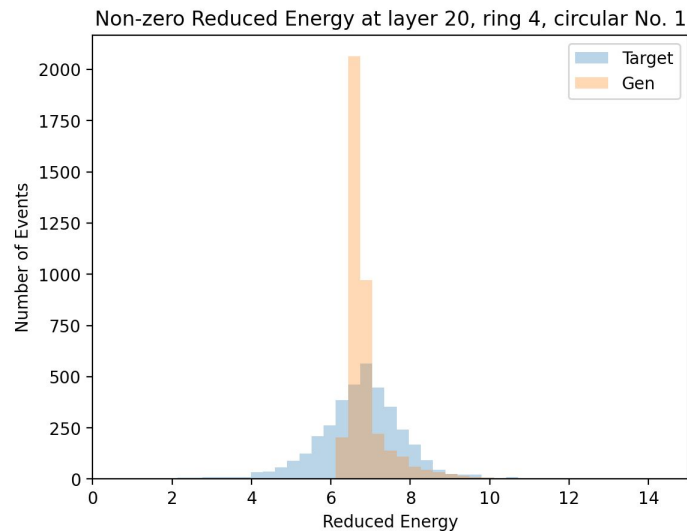

Scaled

Real

Regular MSE + without Hit Mask in Training

Regular MSE + Hit Mask in Training

Calo Diffusion: