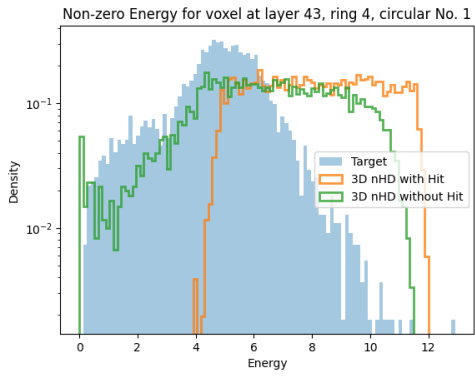

Scaled

Real

Regular MSE + without Hit Mask in Training

Regular MSE + Hit Mask in Training

Calo Diffusion: