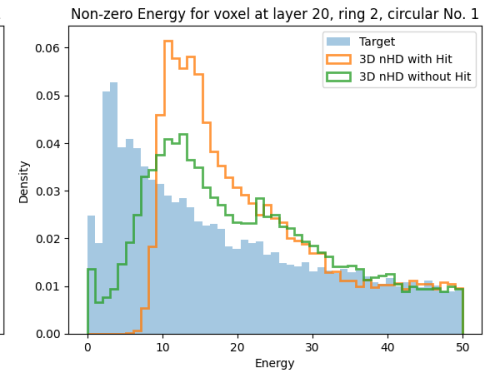

Scaled

Real

Regular MSE + without Hit Mask in Training

Regular MSE + Hit Mask in Training

Calo Diffusion: