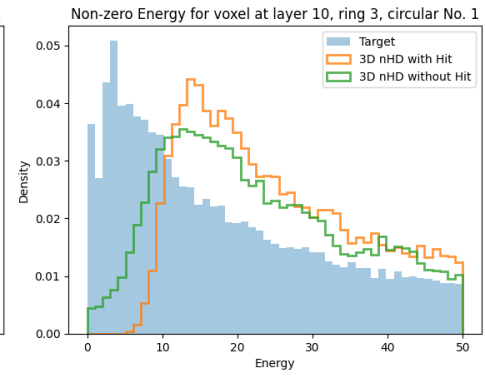

Scaled

Real

Regular MSE + without Hit Mask in Training

Regular MSE + Hit Mask in Training

Calo Diffusion: