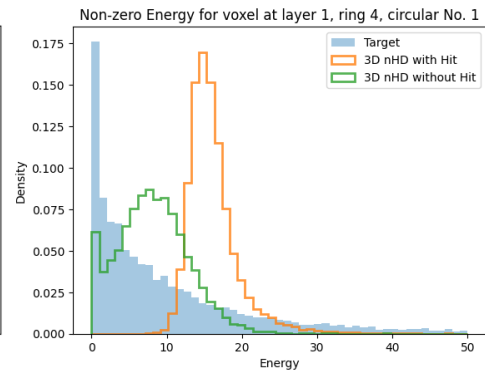

Scaled

Real

Regular MSE + without Hit Mask in Training

Regular MSE + Hit Mask in Training

Calo Diffusion: