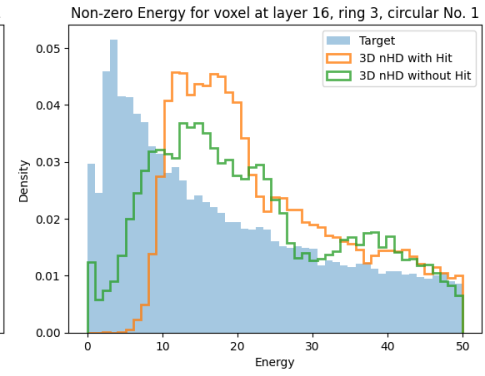

Scaled

Real

Regular MSE + without Hit Mask in Training

Regular MSE + Hit Mask in Training

Calo Diffusion: